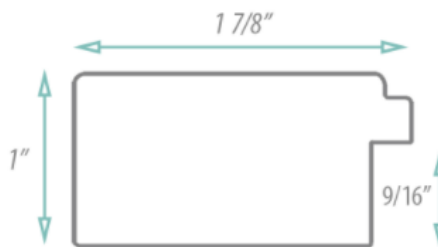

SPECIFICATION SHEET

FRAMED MIRROR

MODEL#: FM 79963-21X36

FRAMED MIRRORS COLLECTION

FEATURES:

- ONE 21X36" HIGH RESOLUTION SILVER PLATE GLASS MIRROR SIZE W/ DECORATIVE FRAME.
- "WALL HUGGER" HANGER FOR MOUNTING INCLUDED.
- STANDARD MOUNTING STYLE IS VERTICAL. FOR HORIZONTAL, PLEASE SPECIFY WHEN ORDERING.
- PACKED IN FOUR WALL (FOLDED DOUBLE WALL) CORRUGATION.
- STYLE: MODERN
- COLOR: WHITE
- FINISH: MATTE

MIRROR FINISHES:

- FLAT POLISHED EDGE
- BEVELED EDGE

OVERALL SIZE DIMENSION: 25" WIDE X 40" HIGH X 1" DEEP